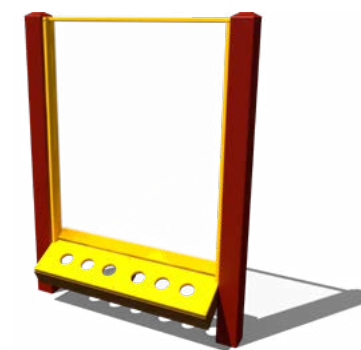

Art Mural
Single Panel: 41116
Dual Panel: 41117