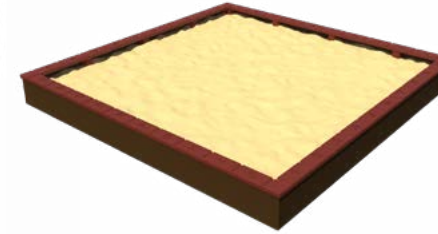

Solar System Panel
Model: RECF0053XX
Ages: 2-12
Arrange planets based on their proximity to the sun, size, etc.

MathMagic Sandbox
6' Model: RECF0074XX
8' Model: RECF0075XX
10' Model: RECF0076XX
Ages: 2-12
Locate buried materials using a grid formula