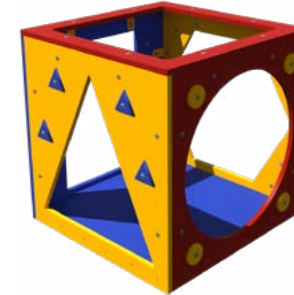

Literacy Cube
Model: 13322
Dimensions: 3' x 3'
Ages: 6-23 Months