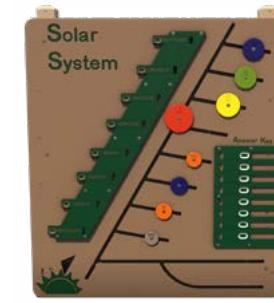

**Full Pizza Garden**  
Model: 49387  
Diameter: 49"  
Ages: 2-12  
*Half Pizza Garden Also Available*

**Garden Bridge**  
6': RECF0040XX  
8': RECF0041XX

**Investigate and Discover Table**  
Model: RECF0091XX  
Dimensions: 2 1/2' x 2' x 24"  
Ages: 2-5

**Rain Gauge**  
Model: 49030  
Ages: 2-12

**Solar System Panel**  
Model: RECF0053XX  
Ages: 2-12  
Arrange planets based on their proximity to the sun, size, etc.

**MathMagic Sandbox**  
6' Model: RECF0074XX  
8' Model: RECF0075XX  
10' Model: RECF0076XX  
Ages: 2-12  
Locate buried materials using a grid formula