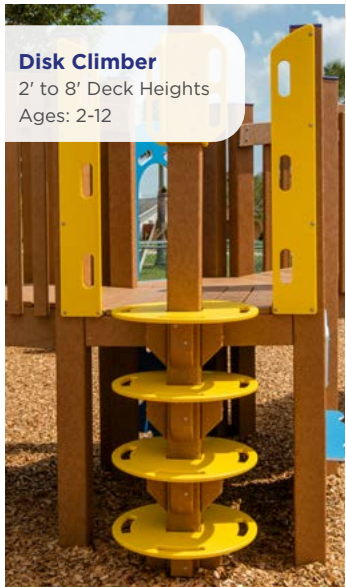

**PVC Cargo Net Climber**  
4' to 5' Decks  
Ages: 2-5, 5-12

**Clover Climber**  
2' to 8' Decks  
Ages: 2-5, 5-12

## Components Climbers & Steps

**Bedrock Climber**  
3' and 4' Decks Only  
Ages: 2-5, 5-12

**Rock Wall Climber**  
2' to 8' Deck Heights  
Ages: 2-5, 5-12

**Education Climber**  
4' and 5' Decks Only  
Ages: 2-5, 5-12

**Tree Climber**  
2' to 8' Deck Heights  
Ages: 2-5, 5-12

**Ramp Climber**  
2' to 6' Deck Heights  
Ages: 2-5, 5-12  
*Rock or Block Grips Available*

**Vertical Rung Ladder**  
2' to 8' Deck Heights  
Ages: 2-5, 5-12