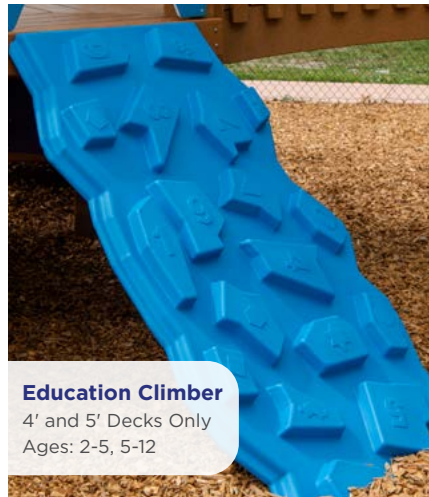

**Loop Climber**  
3' and 4' Decks Only  
Ages: 2-5, 5-12

**Pent Climber**  
3' and 5' Decks Only  
Ages: 2-5, 5-12

**Mountain Climber**  
3' and 5' Decks Only  
Ages: 5-12

**Chain Link Climber**  
4' and 5' Decks Only  
Ages: 2-5, 5-12

**PVC Cargo Net Climber**  
4' to 5' Decks  
Ages: 2-5, 5-12

**Clover Climber**  
2' to 8' Decks  
Ages: 2-5, 5-12

## Components Climbers & Steps

**Bedrock Climber**  
3' and 4' Decks Only  
Ages: 2-5, 5-12

**Rock Wall Climber**  
2' to 8' Deck Heights  
Ages: 2-5, 5-12

**Education Climber**  
4' and 5' Decks Only  
Ages: 2-5, 5-12

**Tree Climber**  
2' to 8' Deck Heights  
Ages: 2-5, 5-12

**Ramp Climber**  
2' to 6' Deck Heights  
Ages: 2-5, 5-12  
*Rock or Block Grips Available*

**Vertical Rung Ladder**  
2' to 8' Deck Heights  
Ages: 2-5, 5-12