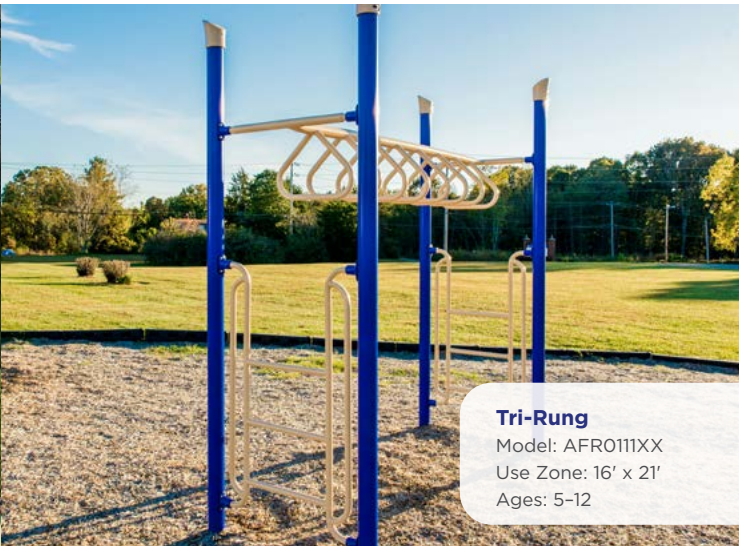

NEW **Physical Play** Overhead Ladders

Tri-Rung
Model: AFR0111XX
Use Zone: 16' x 21'
Ages: 5-12