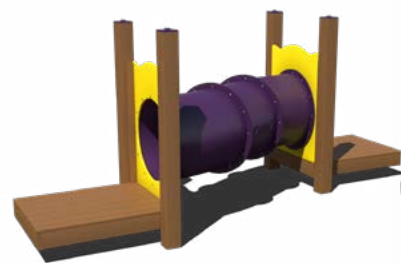

Curved Crawl Tube
60° and 90° Curve Degrees
Ages: 2-5, 5-12

Zig-Zag Crawl Tube
Left or Right Zig-Zag
Ages: 2-5, 5-12
Decks: Equal Height Offset by 24"