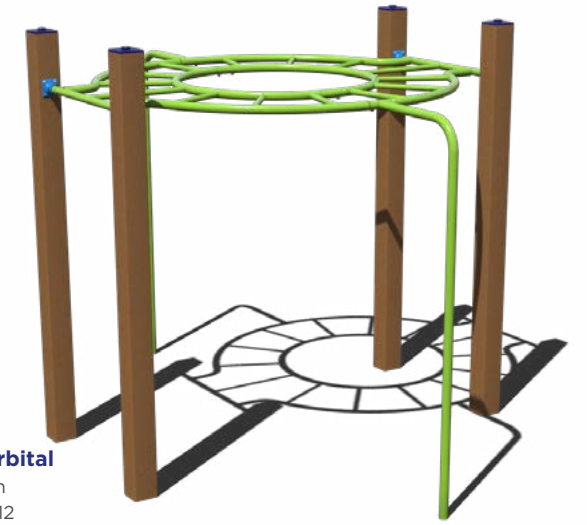

360° Orbital
8' Length
Ages: 5-12