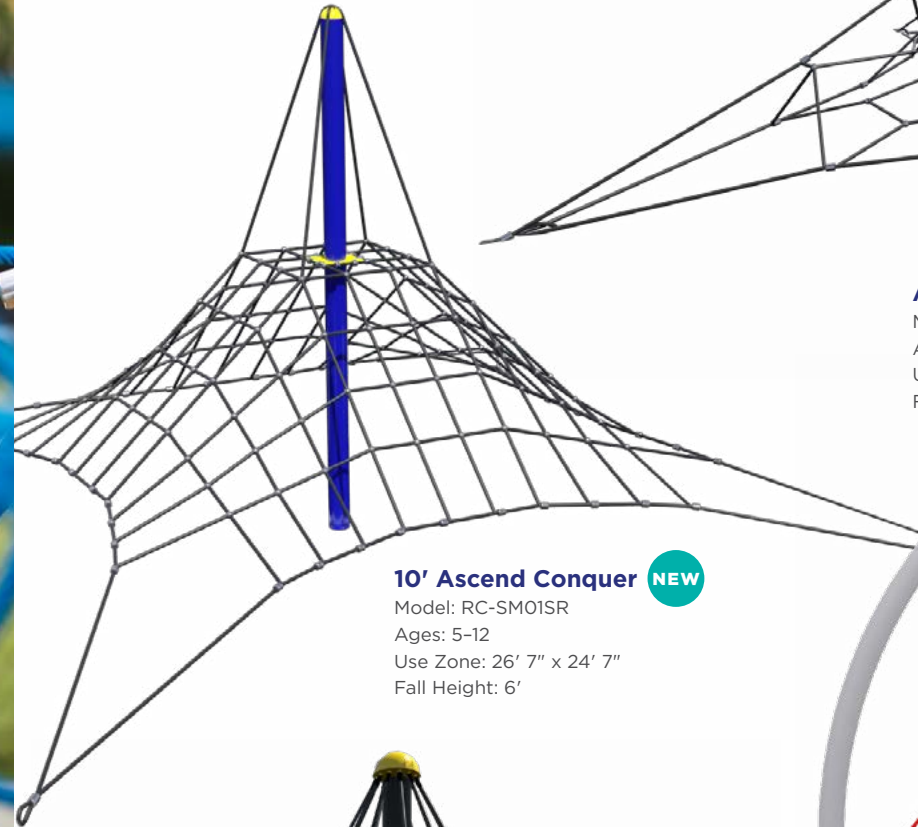

NEW Ascend
Rope Climbers

Physical Play Ascend Rope Climbers

Rope Color Options