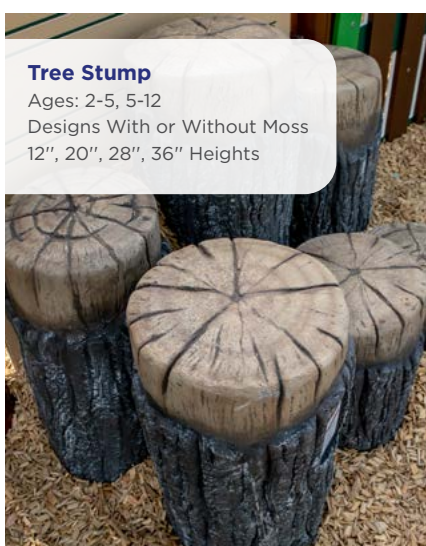

**Tree Slices Set**  
 Model: 5TSL  
 Clearance Zone: 13' 9" x 21' 7"  
 Ages: 2-12  
 Includes 5 Steps

**Pike's Peak**  
 Model: UP503  
 Use Zone: 19' x 20'  
 Height: 3'  
 Ages: 5-12

**4' Log Tunnel**  
 Model: 4LT  
 Clearance Zone: 15' 5" x 15' 8"  
 Ages: 2-12

**6' Half Log Beam**  
 Model: 6HL  
 Clearance Zone: 18' x 14'  
 Ages: 2-12

**4' Log Bench**  
 Model: 4LB  
 Dimensions: 4' x 2'

**Tree Stump**  
 Ages: 2-5, 5-12  
 Designs With or Without Moss  
 12", 20", 28", 36" Heights