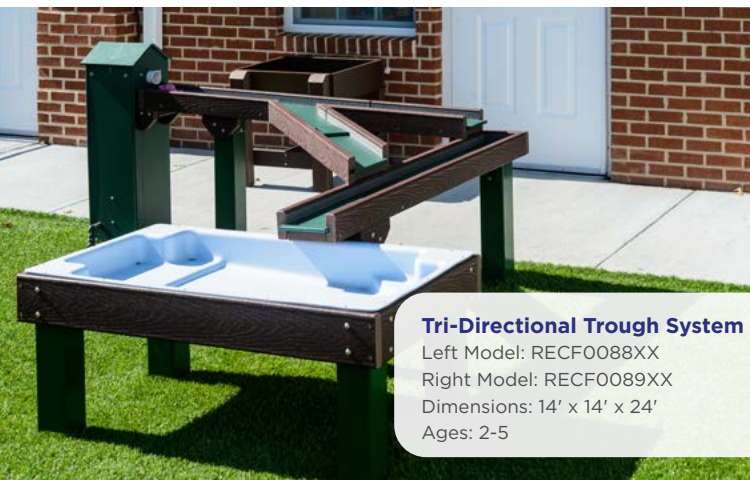

Standard Portable Water Table
Model: RECF0079XX
Dimensions: 45" x 27¾" x 25⅝"
Water Cover Table (44116) Also Available