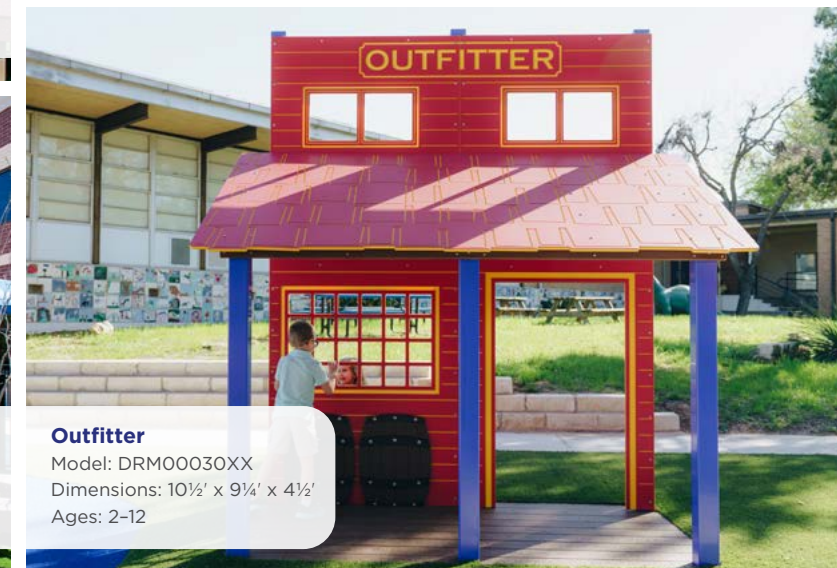

## Dramatic Play Modern Play Facades

Custom Designs Available

**Bus Station**  
Model: DRM00045XX  
Dimensions: 12¾' x 8½' x 4½'  
Ages: 2-12

**Market**  
Model: DRM00029XX  
Dimensions: 12' x 9½' x 4½'  
Ages: 2-12

**Vet Clinic**  
Model: DRM00031XX  
Dimensions: 12' x 8½' x 4½'  
Ages: 2-12

**Commissary**  
Model: DRM00035XX  
Dimensions: 12¾' x 9½' x 4½'  
Ages: 2-12

**Outfitter**  
Model: DRM00030XX  
Dimensions: 10½' x 9¼' x 4½'  
Ages: 2-12