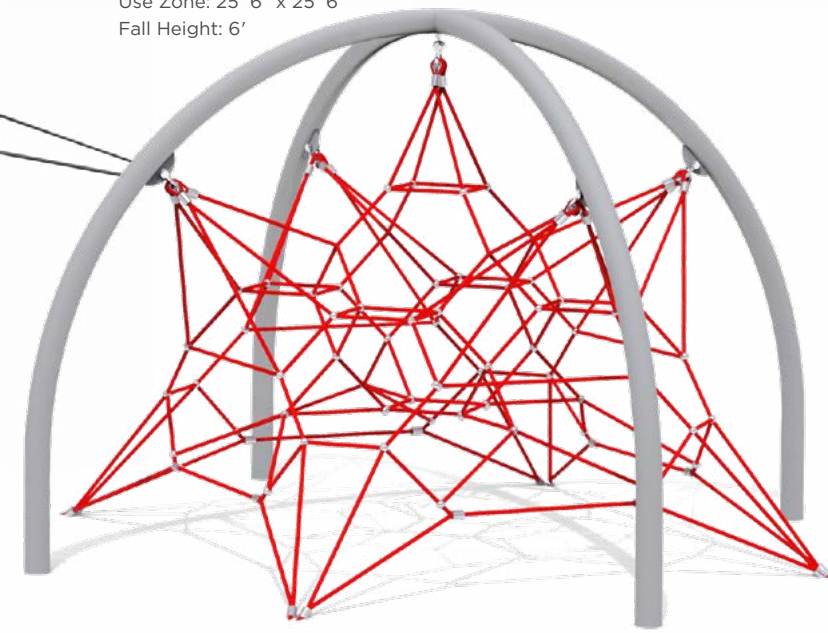

Ascend Arch **NEW**
Model: RC-909SR
Ages: 5-12
Use Zone: 25' 6" x 25' 6"
Fall Height: 6'

9' Ascend Web Whirl **NEW**
Model: RC-1200SR
Ages: 5-12
Use Zone: 18' 7" x 18' 7"
Fall Height: 4'