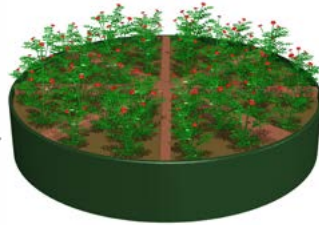

**Full Pizza Garden**  
Model: 49387  
Diameter: 49"  
Ages: 2-12  
*Half Pizza Garden Also Available*

**Garden Bridge**  
6': RECF0040XX  
8': RECF0041XX

**Investigate and Discover Table**  
Model: RECF0091XX  
Dimensions: 2 1/2' x 2' x 24"  
Ages: 2-5