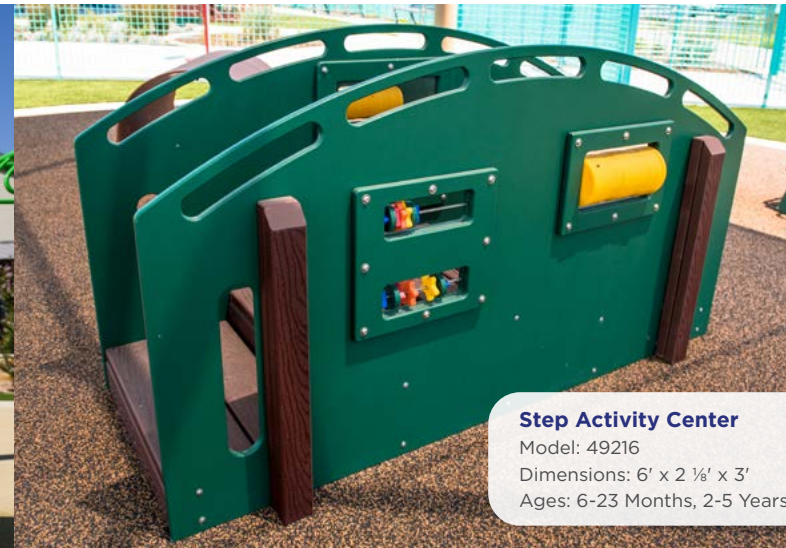

Toddler Sensory Tower
Model: INFO0035XX
Dimensions: 4' x 4' x 2 3/4'
Ages: 6-23 Months

Physical Play Infant Corner Boxes & Toddler Activities

Step Activity Center
Model: 49216
Dimensions: 6' x 2 1/8' x 3'
Ages: 6-23 Months, 2-5 Years