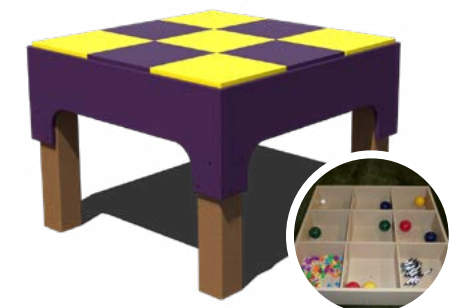

**Art Easel Cups**  
 Model: 43201  
 Sold as a set of 10

**Nesting Table & Chair Set**  
 Model: 46111  
 Ages: 2-5  
 Table Dimensions: 30" x 22"  
 Chair Dimensions: 15" x 15" x 15"

**Storage and Activity Table**  
 Model: 46250  
 Dimensions: 3' x 3' x 2'