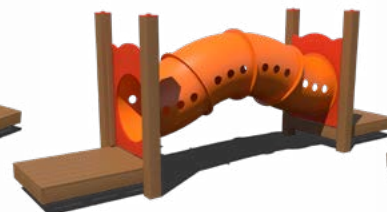

Inclined Crawl Tube
12" and 24" Incline
Ages: 2-5, 5-12
Decks: Unequal Height

Wavy Crawl Tube
Ages: 2-5, 5-12
Length: 8'