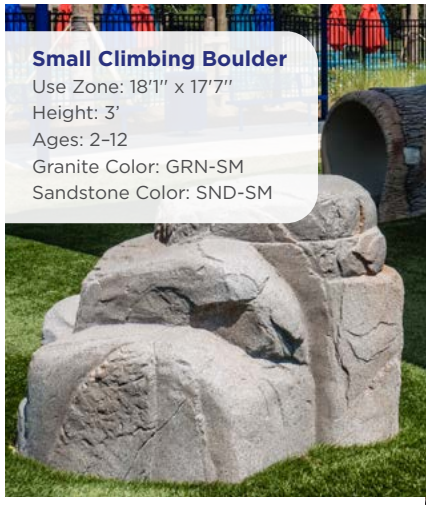

Stepping Turtles Set
Model: 5ST
Clearance Zone: 13' x 10'
Ages: 2-12
Includes 5 Steps

Small Climbing Boulder
Use Zone: 18'1" x 17'7"
Height: 3'
Ages: 2-12
Granite Color: GRN-SM
Sandstone Color: SND-SM