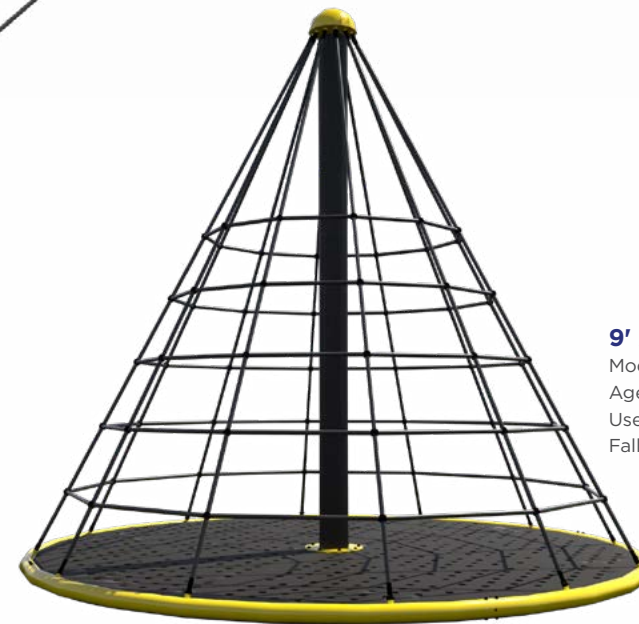

10' Ascend Conquer **NEW**
Model: RC-SM01SR
Ages: 5-12
Use Zone: 26' 7" x 24' 7"
Fall Height: 6'