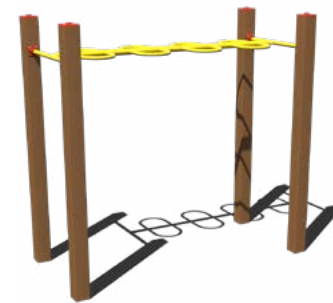

Loop Rung
Straight, 90°
8' Length
Ages: 5-12