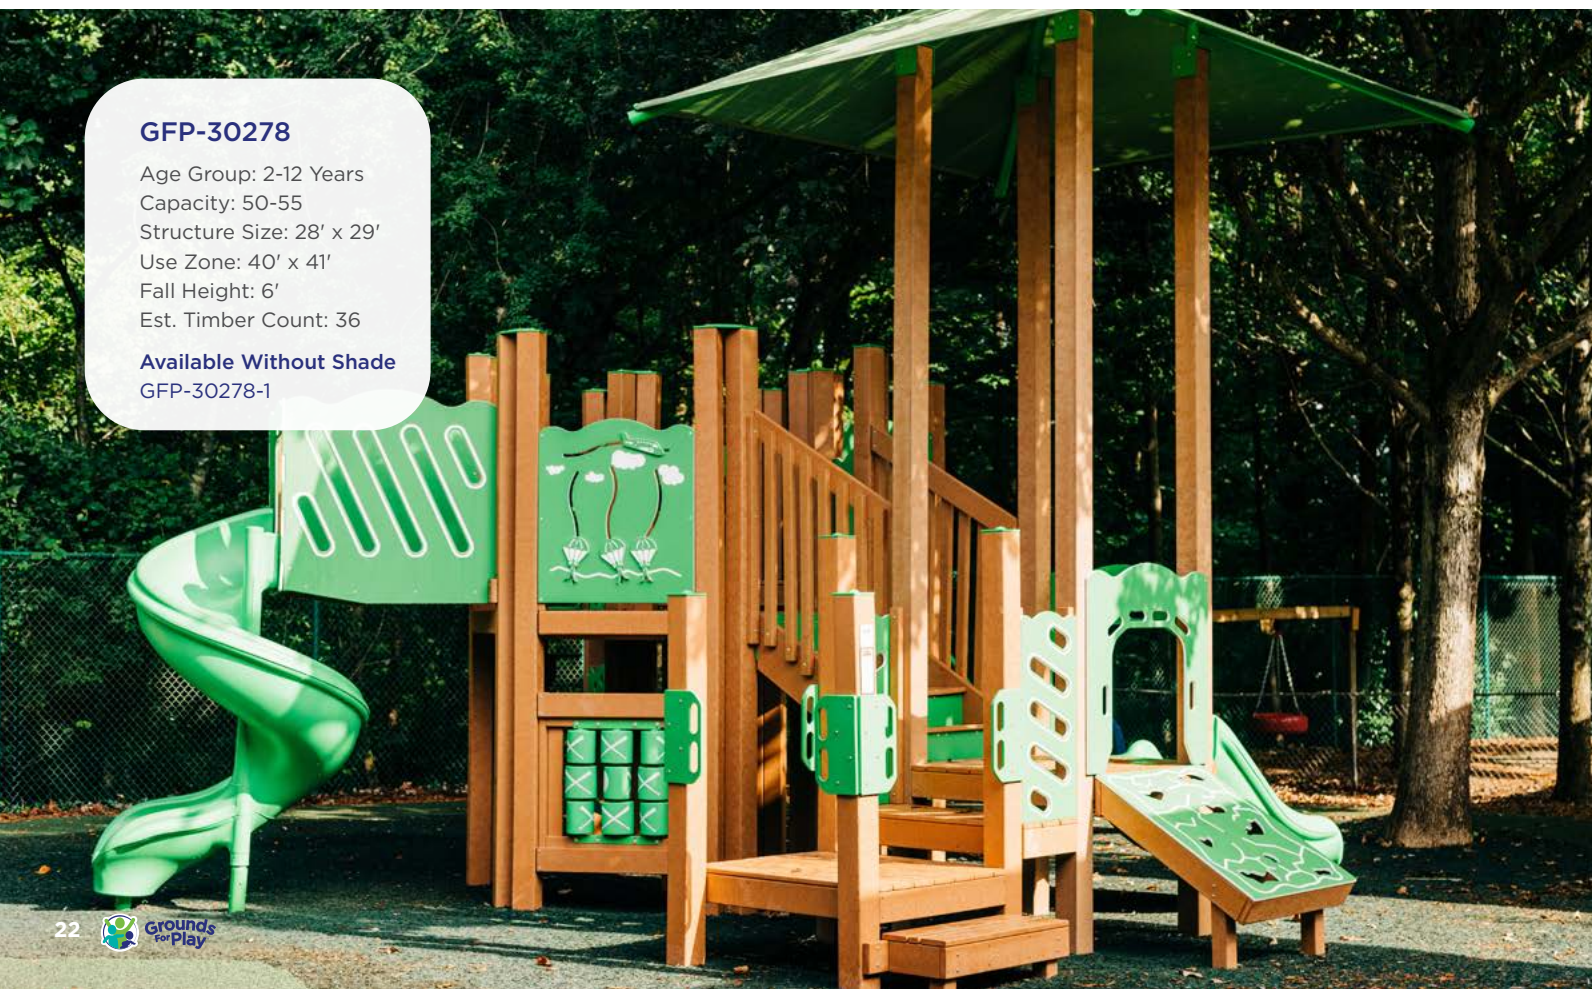

Available Without Shade  
 GFP-30028

*Ages 2-12 Years*

**GFP-20588-1**

Age Group: 2-12 Years  
 Capacity: 60-65  
 Structure Size: 39' x 26'  
 Use Zone: 51' x 38'  
 Fall Height: 4'  
 Est. Timber Count: 38

**GFP-30082**

Age Group: 2-12 Years  
 Capacity: 25-30  
 Structure Size: 29' x 21'  
 Use Zone: 41' x 33'  
 Fall Height: 6'  
 Est. Timber Count: 32

*Reverse View*

**GFP-30281**

Age Group: 2-12 Years  
 Capacity: 30-35  
 Structure Size: 28' x 19'  
 Use Zone: 40' x 31'  
 Fall Height: 4'  
 Est. Timber Count: 30

*Reverse View*

**GFP-30278**

Age Group: 2-12 Years  
 Capacity: 50-55  
 Structure Size: 28' x 29'  
 Use Zone: 40' x 41'  
 Fall Height: 6'  
 Est. Timber Count: 36

**Available Without Shade**  
 GFP-30278-1

# Ages 2-12 Years