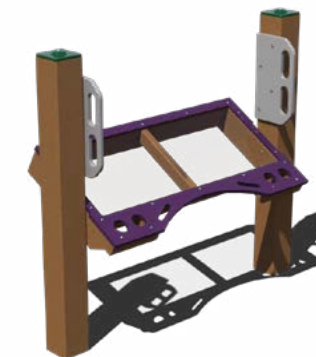

Deluxe Art Studio
Model: 42301
Dimensions: 9' x 4'
Includes Easel with Supply Cup, Lexan Painting Window, and Shelf

Fun Table
Model: 90000006XX
Ages: 2-5

INCLUSIVE Universal Art Easel
Model: RECF0093XX
Dimensions: 4' x 2'