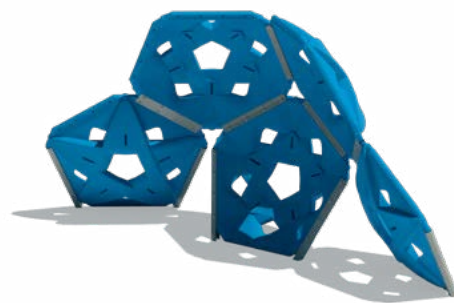

Criss Cross
Model: 87000034XX
Use Zone: 25' x 16'
Height: 6'
Ages: 5-12