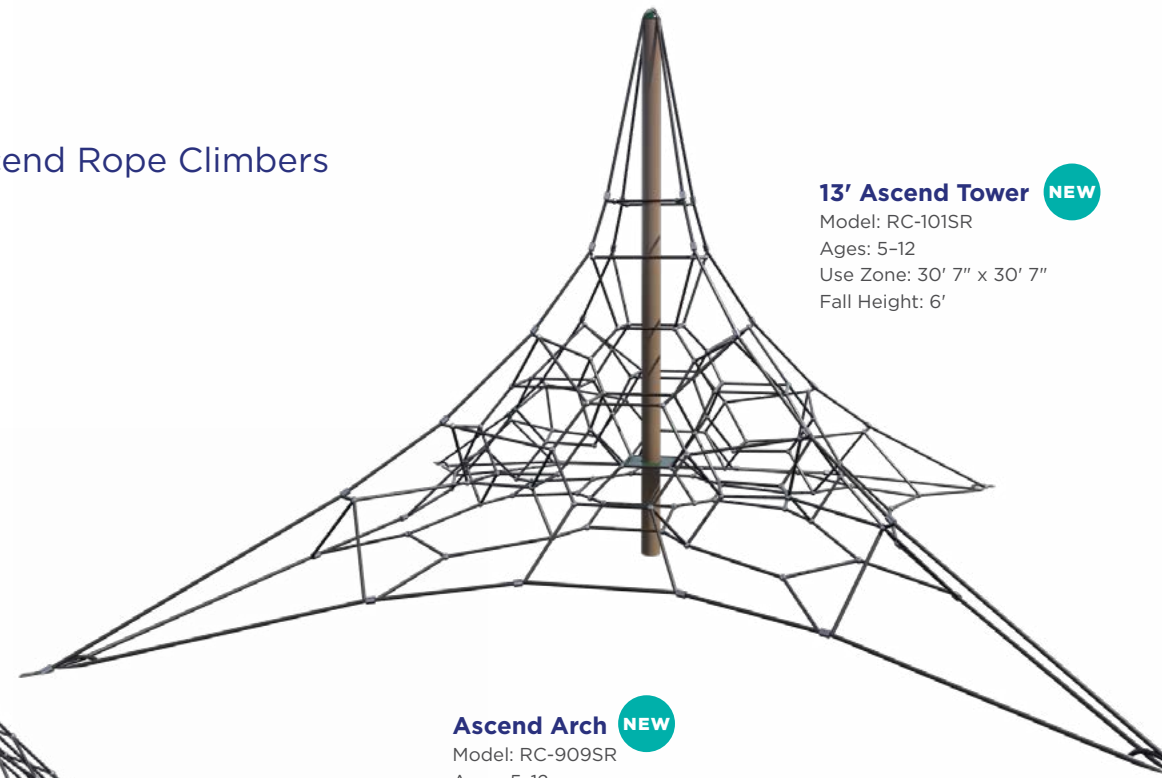

**14' Ascend Peak** **NEW**  
Model: RC-802SR  
Use Zone: 25' 9" x 25' 9"  
Fall Height: 8'  
Ages: 5-12

**Physical Play** Ascend Rope Climbers

**13' Ascend Tower** **NEW**  
Model: RC-101SR  
Ages: 5-12  
Use Zone: 30' 7" x 30' 7"  
Fall Height: 6'