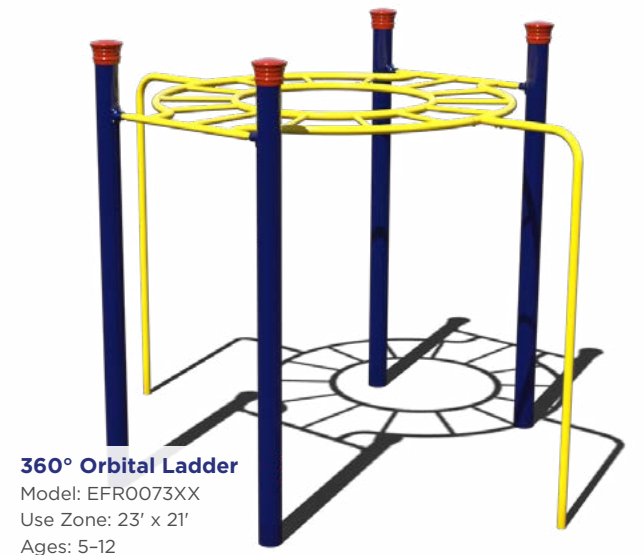

**6' Half Log Beam**  
 Model: 6HL  
 Clearance Zone: 18' x 14'  
 Ages: 2-12

**4' Log Bench**  
 Model: 4LB  
 Dimensions: 4' x 2'

**Tree Stump**  
 Ages: 2-5, 5-12  
 Designs With or Without Moss  
 12", 20", 28", 36" Heights

**NEW** **Physical Play** Overhead Ladders

**Tri-Rung**  
 Model: AFR0111XX  
 Use Zone: 16' x 21'  
 Ages: 5-12

**360° Orbital Ladder**  
 Model: EFR0073XX  
 Use Zone: 23' x 21'  
 Ages: 5-12

**Trapeze Ring**  
 Model: AFR0099XX  
 Use Zone: 16' x 21'  
 Ages: 5-12