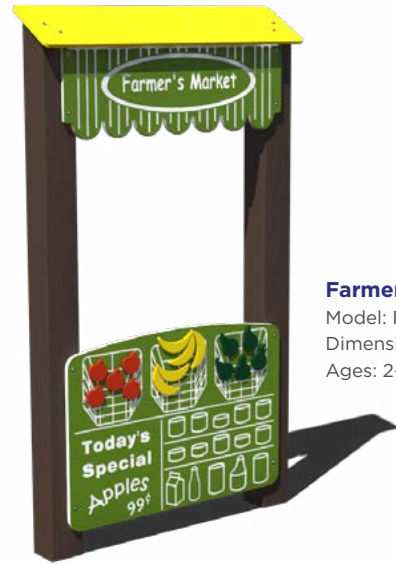

**NEW** **R-Town™ School Bus**  
Model: 47501  
Ages: 2-12  
Dimensions: 10' x 4'

What's the difference between a use zone and a clearance zone? A use, or safety, zone is the amount of required clear space around play equipment. A clearance zone is the suggested amount of clear space when no use zone is required.

## Dramatic Play Trike Track Classic Play Stands & Villages

**Gas Station Stand**  
Model: RECF0033XX  
Dimensions: 3½' x 6½'  
Ages: 2-12

**Farmer's Market Stand**  
Model: RECF0064XX  
Dimensions: 3½' x 4" x 6½'  
Ages: 2-12