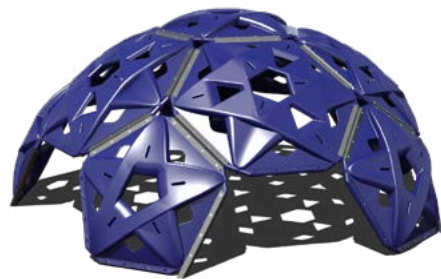

Mole Hill
Model: 87000010XX
Use Zone: 26' x 26'
Height: 6'
Ages: 5-12