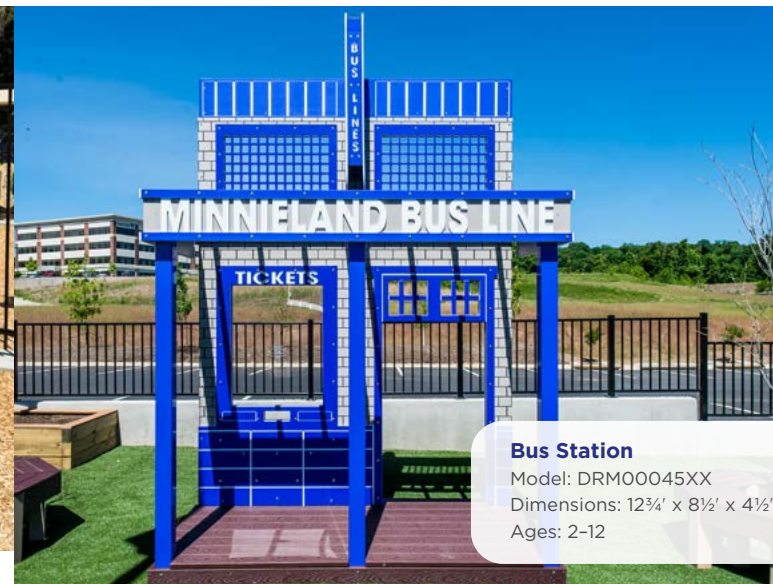

## Dramatic Play Modern Play Facades

Custom Designs Available

**Bus Station**  
Model: DRM00045XX  
Dimensions: 12¾' x 8½' x 4½'  
Ages: 2-12

**Market**  
Model: DRM00029XX  
Dimensions: 12' x 9½' x 4½'  
Ages: 2-12