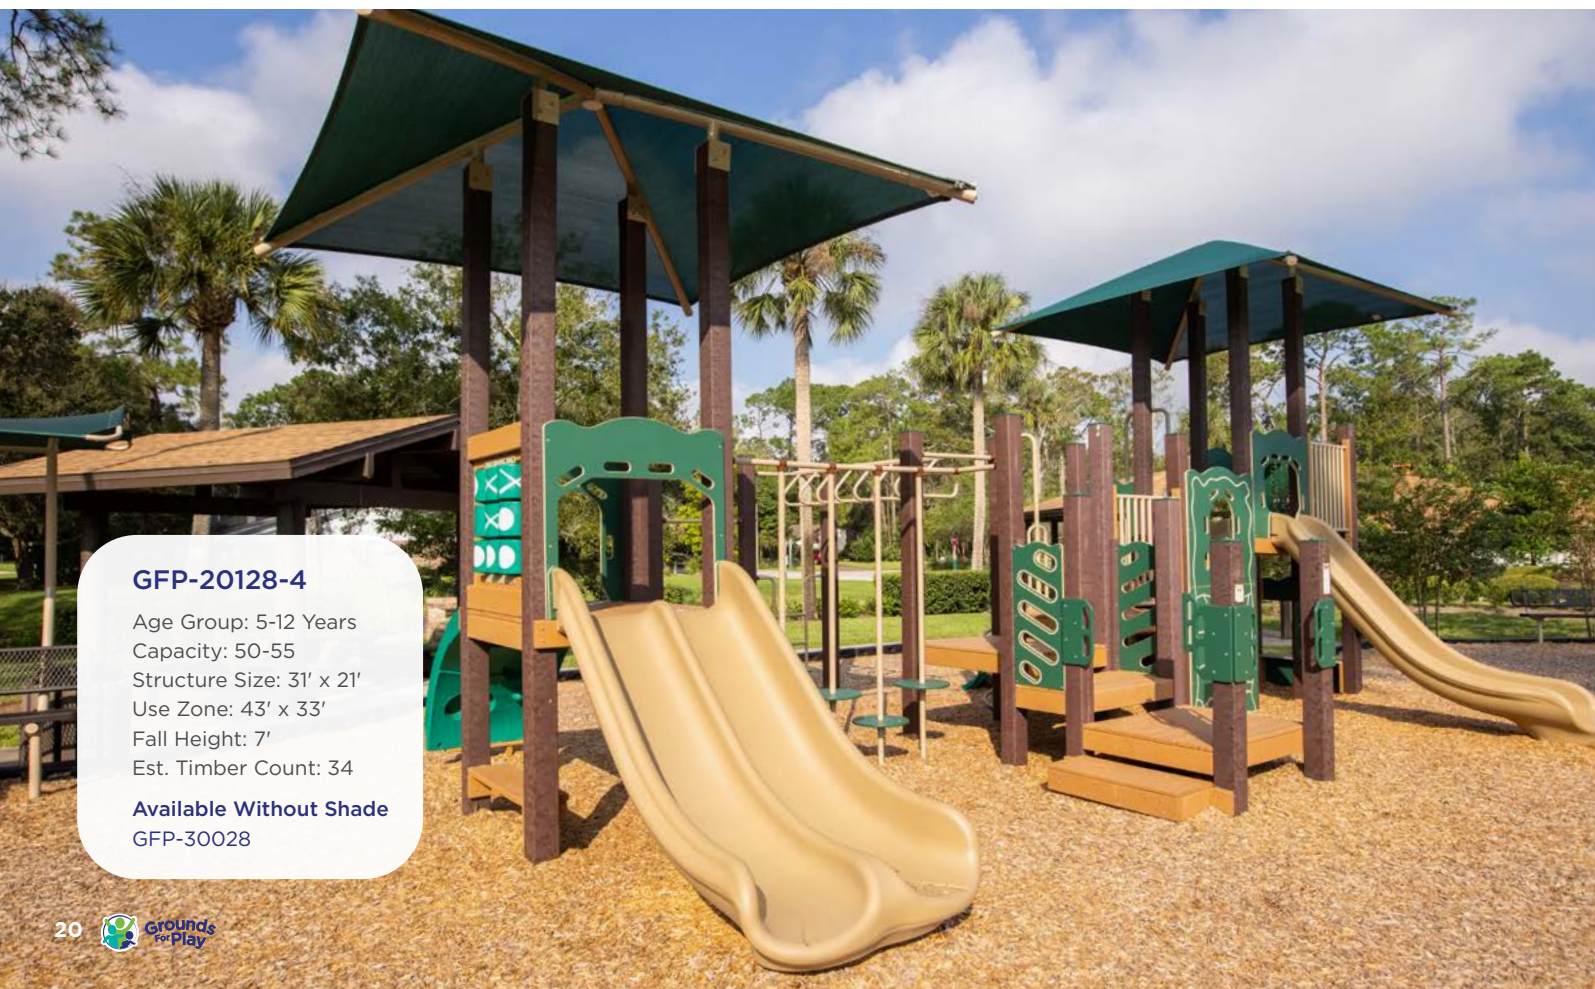

GFP-20128-4

Age Group: 5-12 Years
Capacity: 50-55
Structure Size: 31' x 21'
Use Zone: 43' x 33'
Fall Height: 7'
Est. Timber Count: 34

Available Without Shade
GFP-30028