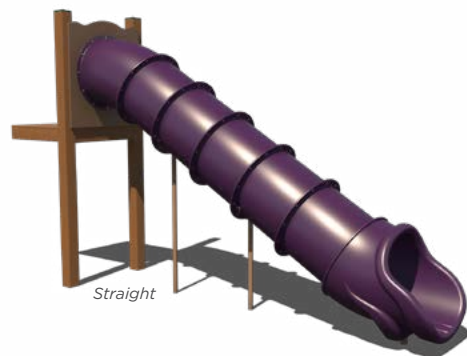

Straight

MORE DESIGN OPTIONS!

Tube Slide
2' to 8' Deck Heights
Ages: 2-5, 5-12
Available as Straight, 90° Turn, Zig-Zag, and Spiral