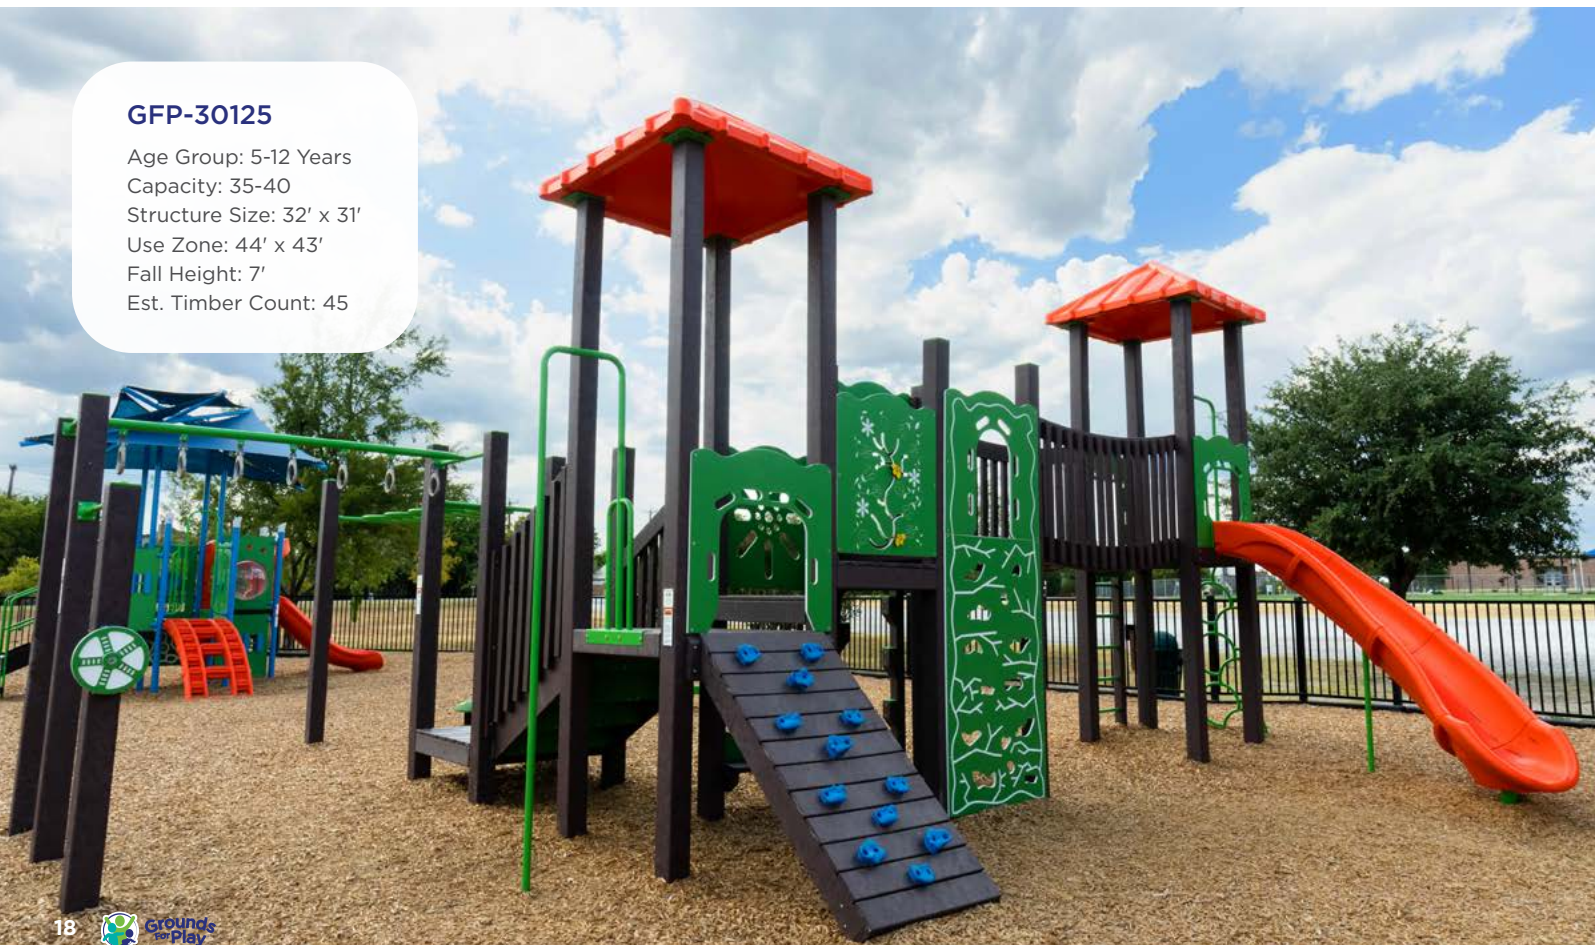

**GFP-30099**

Age Group: 5-12 Years  
Capacity: 55-59  
Structure Size: 28' x 30'  
Use Zone: 40' x 42'  
Fall Height: 7'  
Est. Timber Count: 42

Available Without Shade  
GFP-30099-1

**GFP-30125**

Age Group: 5-12 Years  
Capacity: 35-40  
Structure Size: 32' x 31'  
Use Zone: 44' x 43'  
Fall Height: 7'  
Est. Timber Count: 45