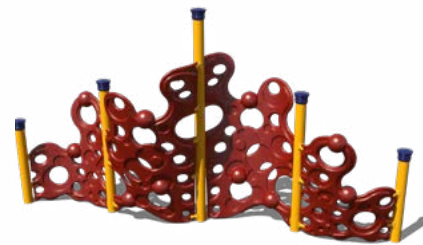

4-Section Bubble Wall
2-5 Years: AFR0091XX
5-12 Years: EFR0069XX
Use Zone: 14' x 30'
2-5 Years 2-Section (AFR0089XX) Also Available