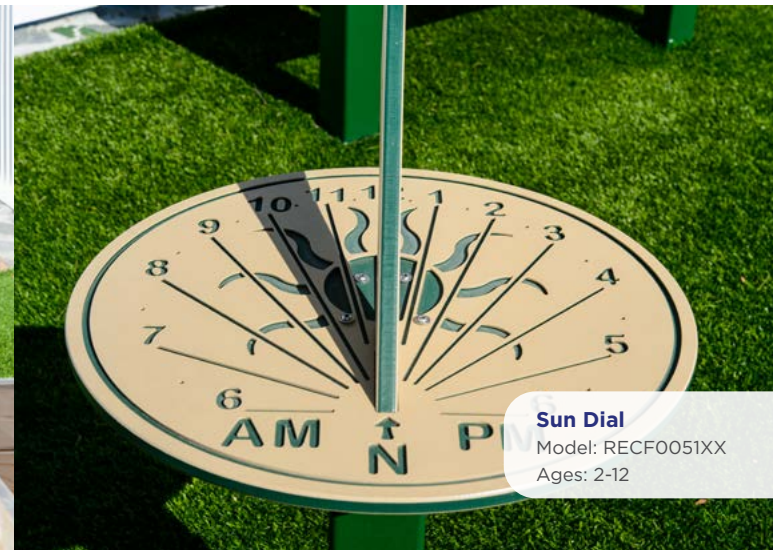

Science Center
Model: PLH10023XX
Ages: 2-12

Outdoor Classroom Science & Math

Sun Dial
Model: RECF0051XX
Ages: 2-12