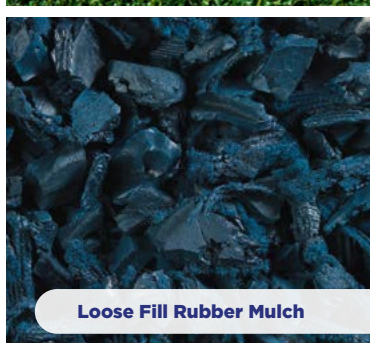

System	Item Number	Dimensions
Full	TCF0078XX	120" x 43"
Half	TCF0077XX	60" x 43"

Poured In Place (PIP)

Bonded Rubber Mulch

Rubber Tiles

Synthetic Turf

Loose Fill Rubber Mulch

Engineered Wood Fiber