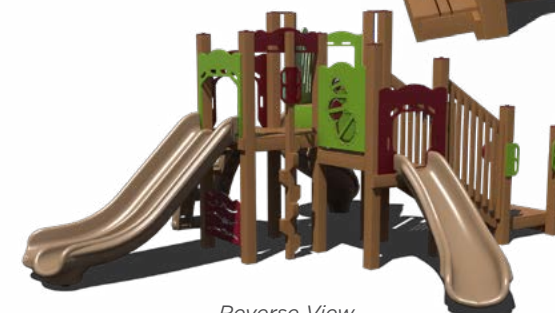

GFP-20710

Age Group: 5-12 Years
Capacity: 25-30
Structure Size: 24' x 20'
Use Zone: 36' x 32'
Fall Height: 6'
Est. Timber Count: 30

Reverse View