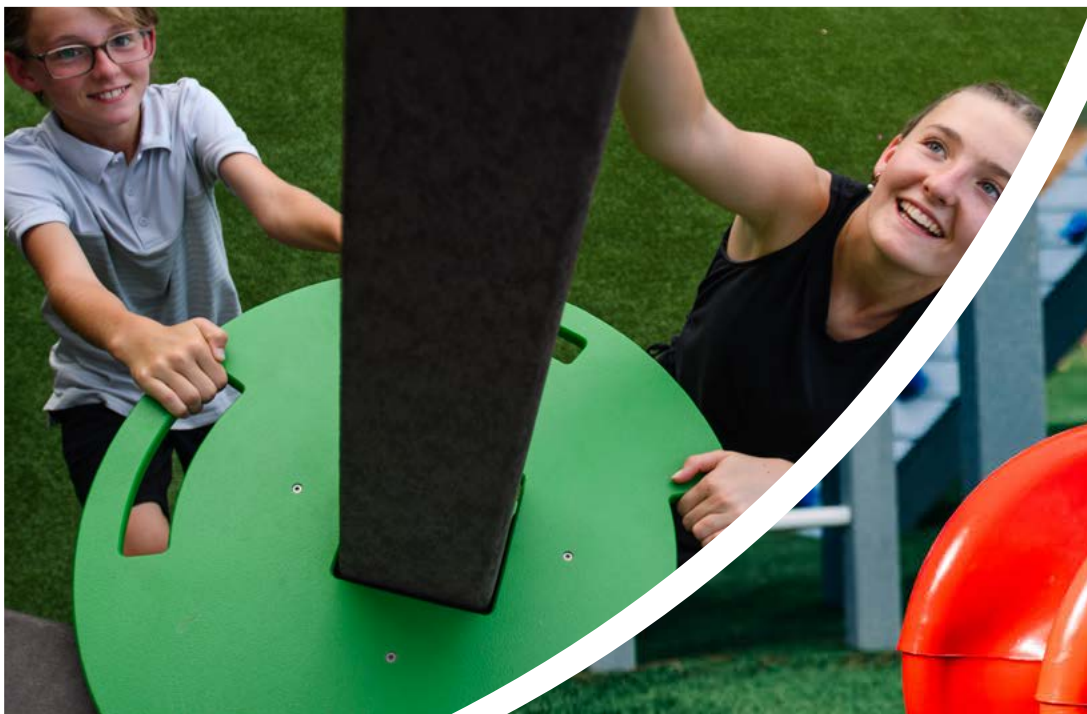

Playground Design Ideas

Why choose recycled plastic? We're durable, low maintenance, and environmentally friendly — everything you're looking for in a playground.

Our recycled plastic posts and decks are high-performance and durable. They don't splinter, chip, rust, or fade. What's more, they can be easily maintained with soap and water and a light pressure wash to keep your playground looking new.

In This section

New! R-Town® Cottages	16
5-12 Years	18
2-12 Years	22
2-5 Years	26
6-23 Months	30
Adventures in Growing*	30
Tot-Trek®	31