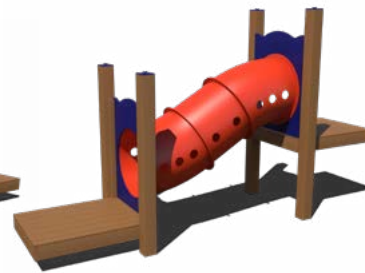

Inclined Crawl Tube
12" and 24" Incline
Ages: 2-5, 5-12
Decks: Unequal Height