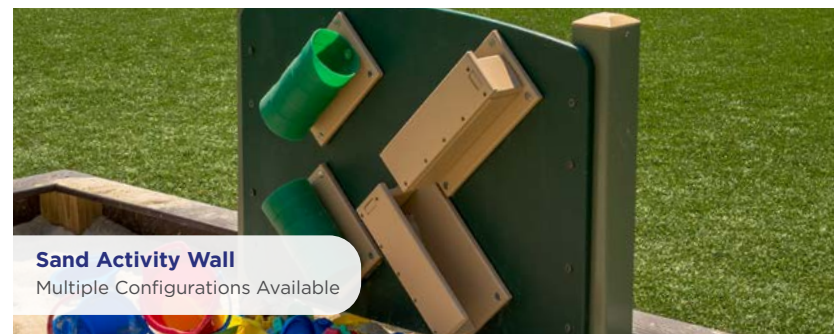

Sand Box
6': RECF0058XX   10': RECF0060XX
8': RECF0059XX   12': RECF0061XX
Sand Box Covers Also Available