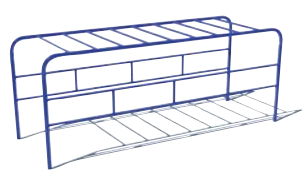

ADA Horizontal Ladder
Model: TFR16928XX
Use Zone: 23' x 16'
Ages: 5-12