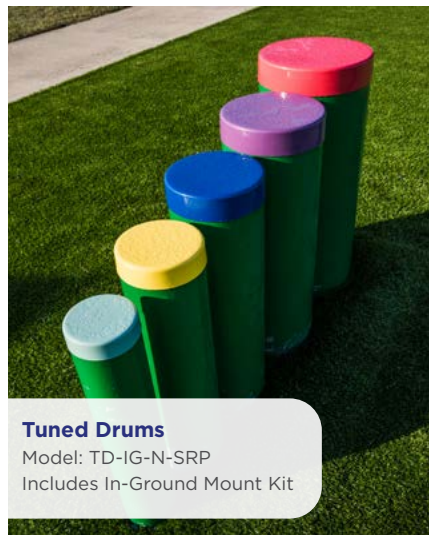

**Griffin**  
Model: GRIF-IG-REC-SRP  
Includes In-Ground Mount Kit

**Rhythm**  
Model: RHYT-IG-REC-SRP  
Includes In-Ground Mount Kit

**Melody**  
Model: MELD-IG-REC-SRP  
Includes In-Ground Mount Kit

**Lily Pad Cymbals**  
Model: LPAD-G-IG-REC-SRP  
Includes In-Ground Mount Kit